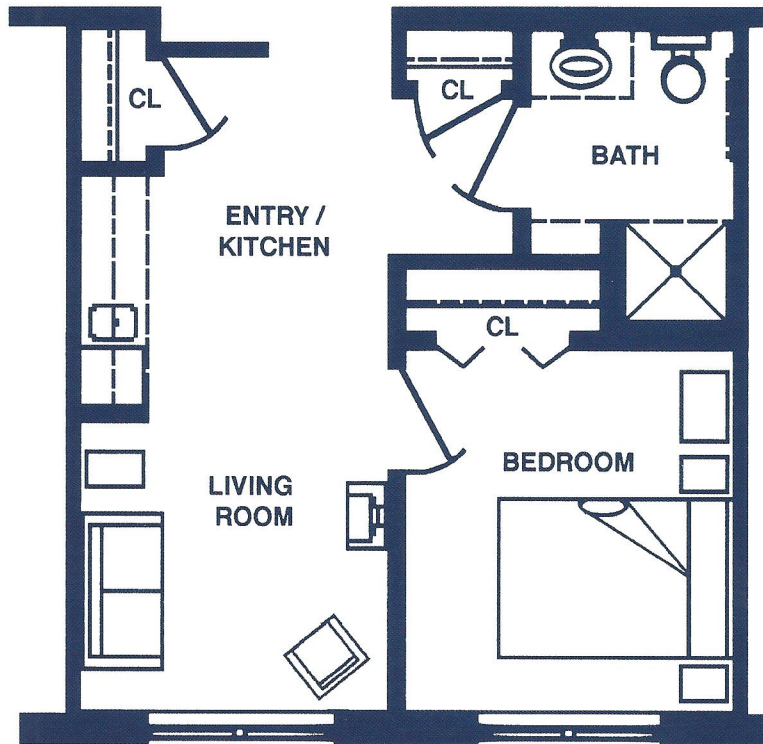

The Laurel

Approximately 400 Square Feet

Room	Dimensions
Liv. Rm	9' 3" x 8' 6"
Bdrm	9' 10" x 10' 7"
Kitchen Area	7' 3" x 6' 10"