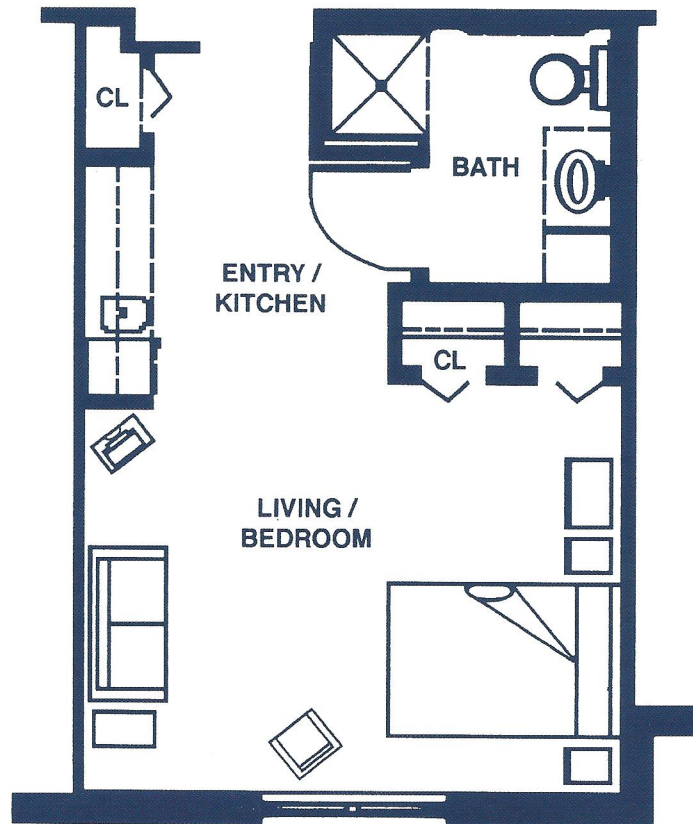

# The Dogwood

*Approximately 360 Square Feet*

Room	Dimensions
Liv. Rm / Bdrm	11' 6" x 15' 6"
Kitchen Area	7' x 7'