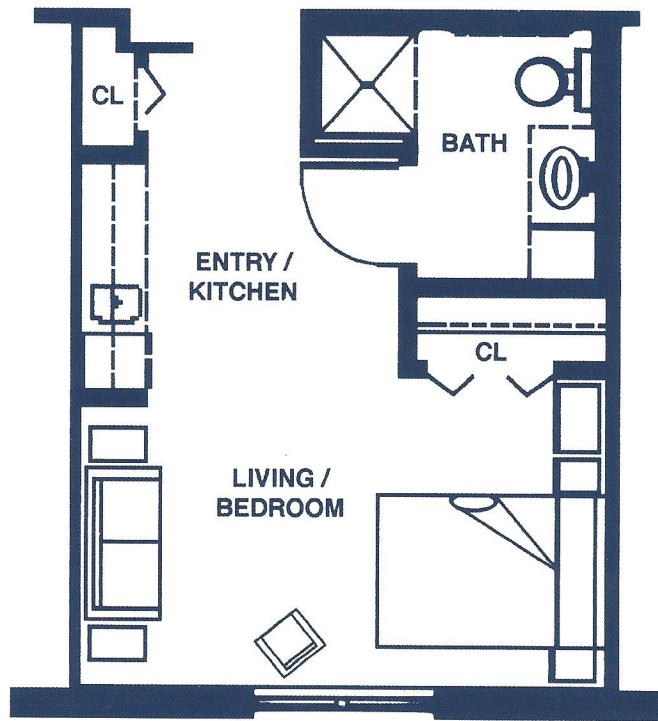

The Azalea

Approximately 330 Square Feet

Room	Dimensions
Liv. Rm / Bdrm	9'6" x 15'6"
Kitchen Area	8' x 6'