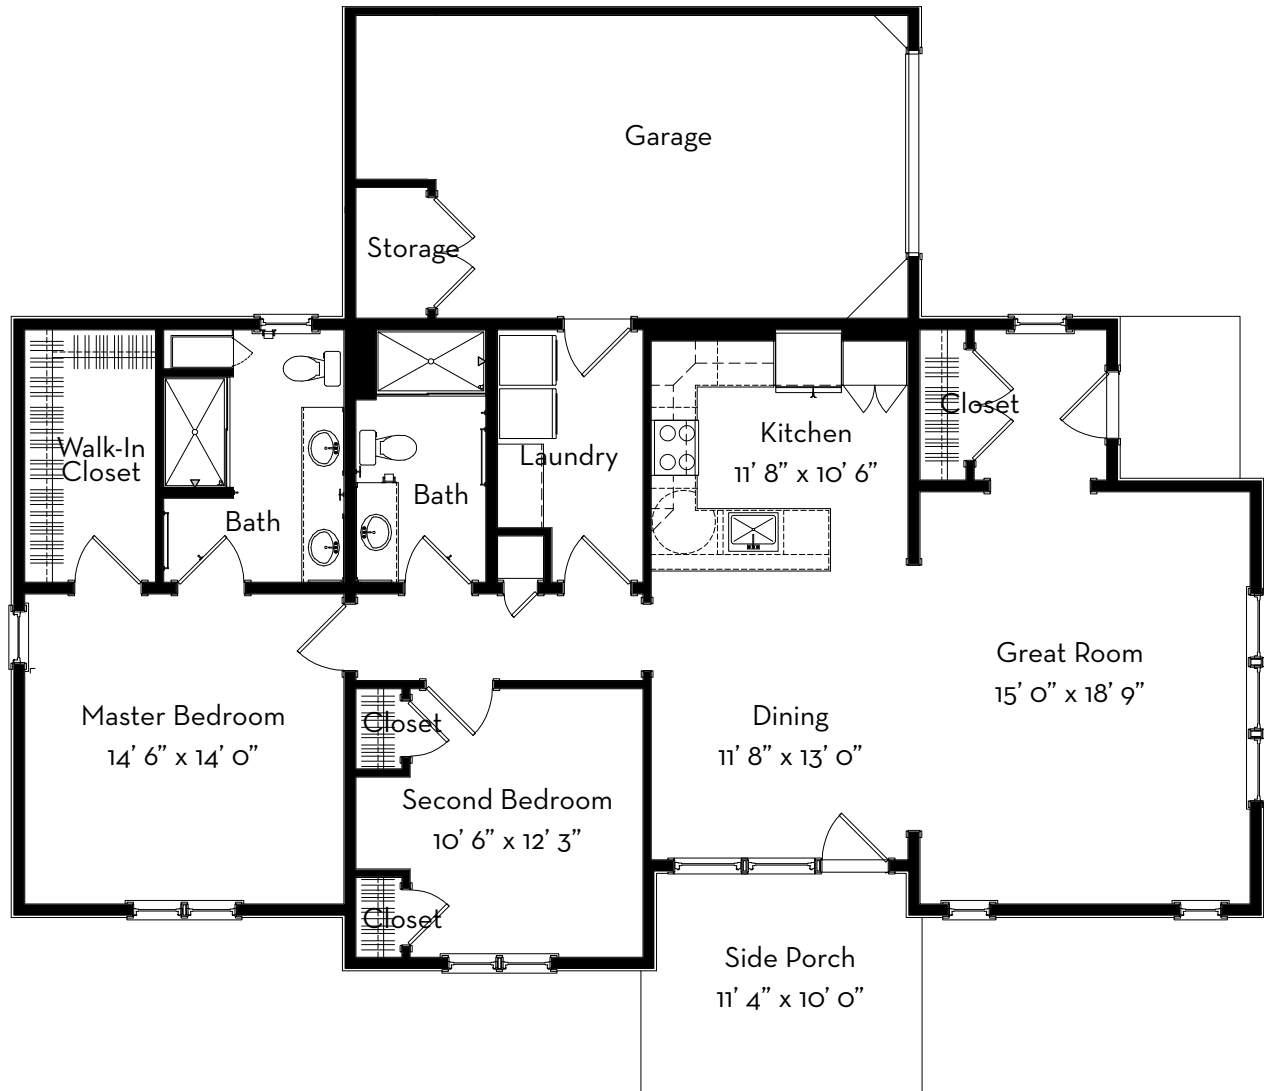

2 Bed/2 Bath

1,270 sq. ft.

Slight variations in floor plans may exist. Not drawn to scale.

Contact Us! Call (828) 669-6473 or visit givenshighlandfarms.org.

Meadowmont - Duplex Two Bedroom

2 Bed/2 Bath
1,400 sq. ft.

Givens
HIGHLAND
FARMS

Slight variations in floor plans may exist. Not drawn to scale.

Contact Us! Call (828) 669-6473 or visit givenshighlandfarms.org.

Meadowmont - Duplex Two Bedroom

2 Bed/2 Bath
1,400 sq. ft.