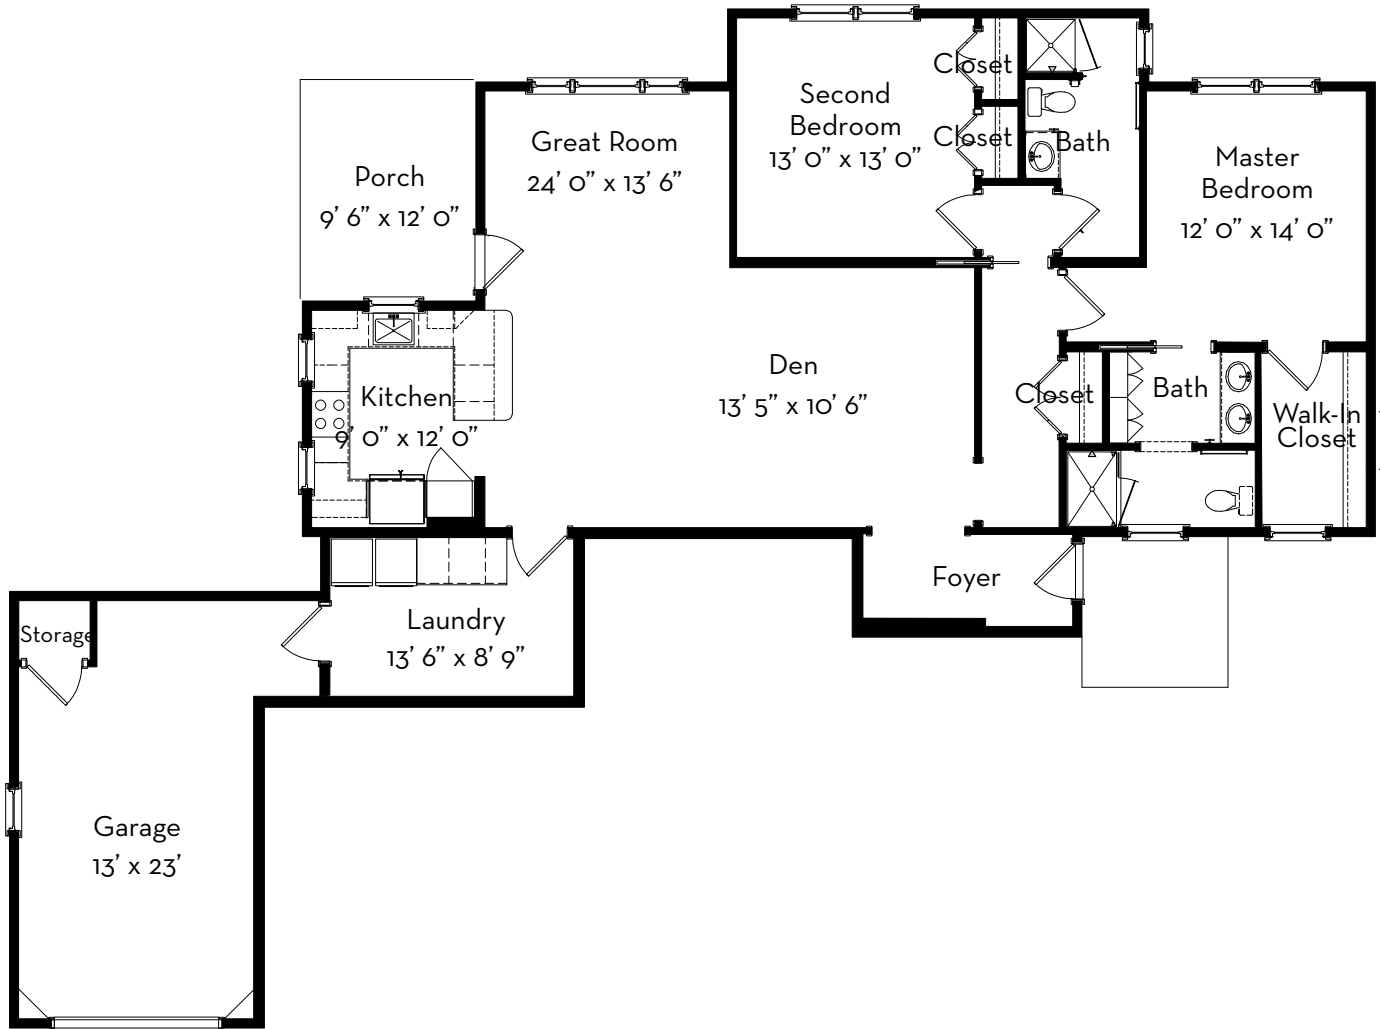

Meadowmont - Fourplex One Bedroom with Den

1 Bed/1 Bath

1,120 sq. ft.

Slight variations in floor plans may exist. Not drawn to scale.

Contact Us! Call (828) 669-6473 or visit givenshighlandfarms.org.

Meadowmont - Fourplex Two Bedroom with Den

2 Bed/2 Bath

1,539 sq. ft.

Givens
HIGHLAND
FARMS

Slight variations in floor plans may exist. Not drawn to scale.

Contact Us! Call (828) 669-6473 or visit givenshighlandfarms.org.

Meadowmont - Fourplex Two Bedroom with Den

2 Bed/2 Bath

1,539 sq. ft.

Slight variations in floor plans may exist. Not drawn to scale.

Contact Us! Call (828) 669-6473 or visit givenshighlandfarms.org.

Meadowmont - Sixplex Two Bedroom with Terrace

2 Bed/2 Bath

2 Bed/2 Bath

1,270 sq. ft.

Slight variations in floor plans may exist. Not drawn to scale.

Contact Us! Call (828) 669-6473 or visit givenshighlandfarms.org.

Meadowmont - Duplex Two Bedroom

2 Bed/2 Bath
1,400 sq. ft.