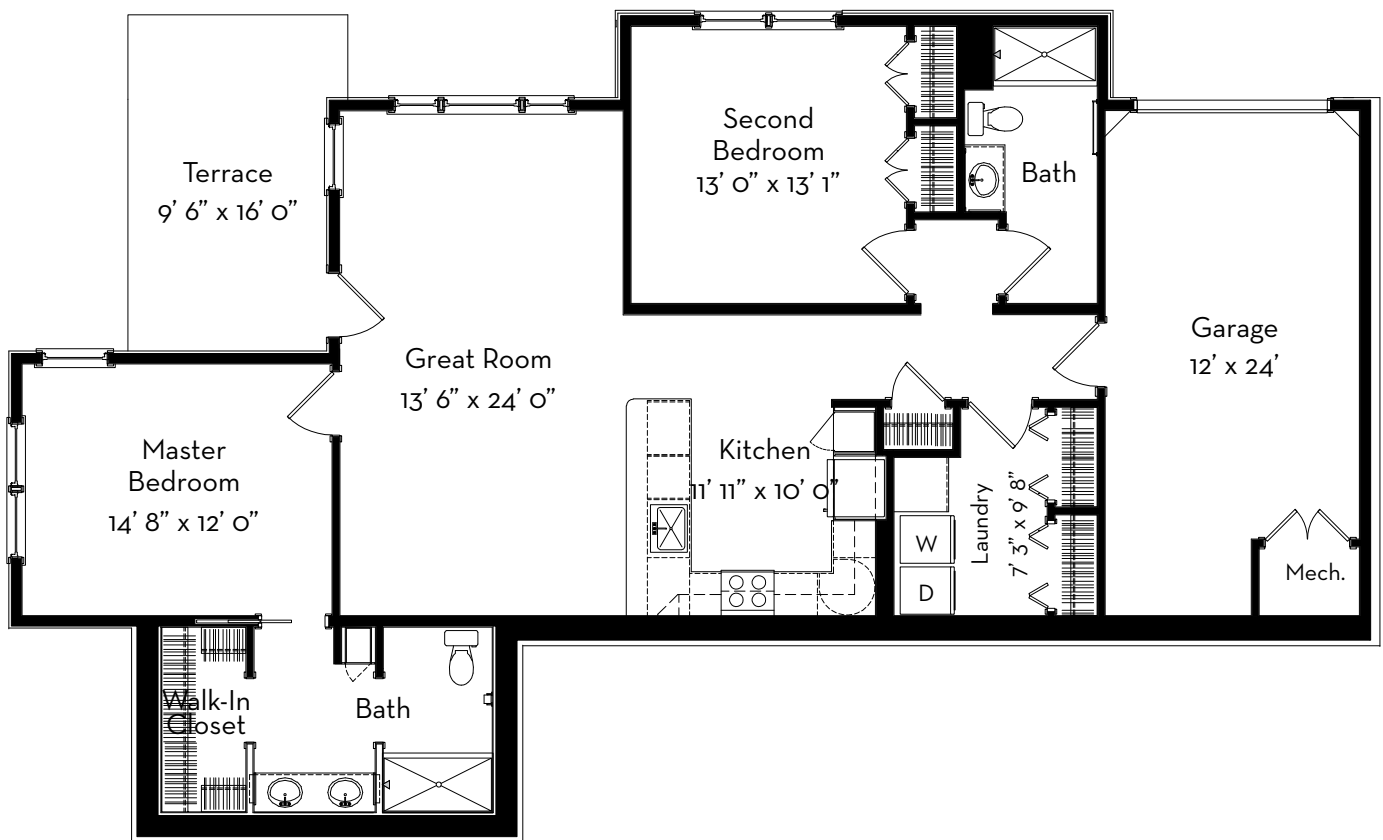

1,270 sq. ft.

Givens
HIGHLAND
FARMS

Slight variations in floor plans may exist. Not drawn to scale.

Contact Us! Call (828) 669-6473 or visit givenshighlandfarms.org.

Meadowmont - Sixplex Two Bedroom with Terrace

2 Bed/2 Bath

1,270 sq. ft.

Slight variations in floor plans may exist. Not drawn to scale.

Contact Us! Call (828) 669-6473 or visit givenshighlandfarms.org.

Meadowmont - Duplex Two Bedroom

2 Bed/2 Bath
1,400 sq. ft.

Givens
HIGHLAND
FARMS

Slight variations in floor plans may exist. Not drawn to scale.

Contact Us! Call (828) 669-6473 or visit givenshighlandfarms.org.

Meadowmont - Duplex Two Bedroom

2 Bed/2 Bath
1,400 sq. ft.