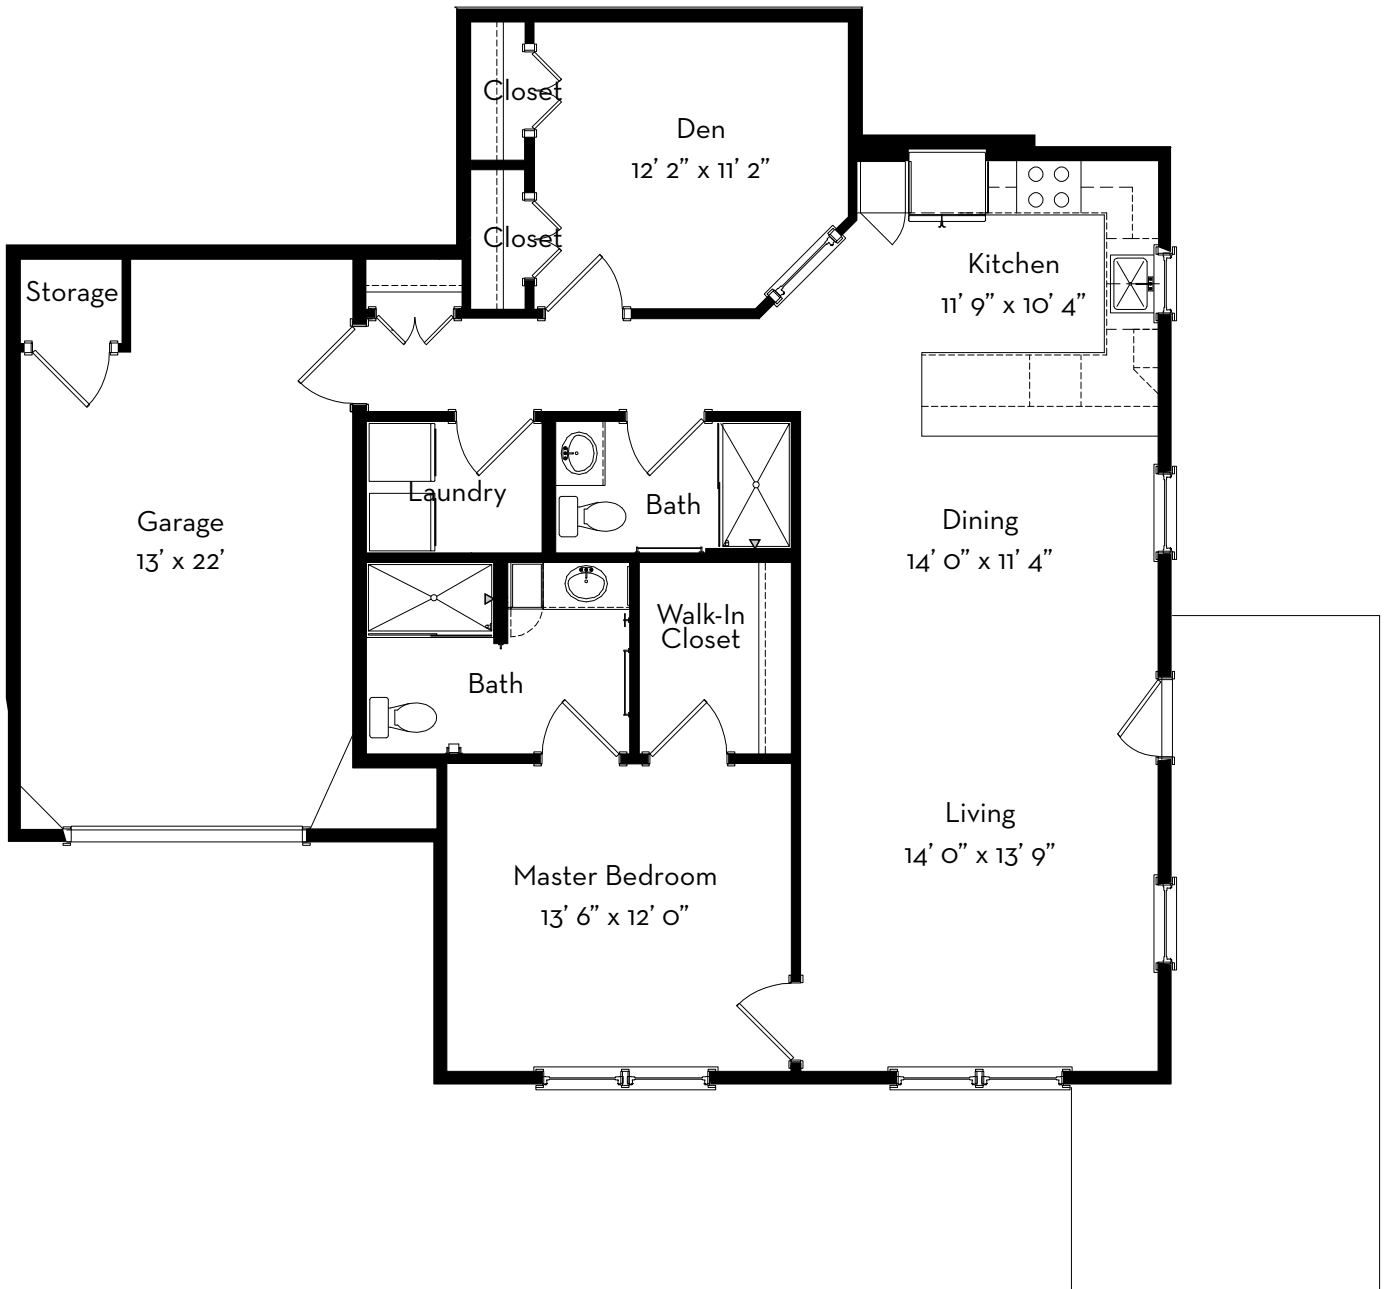

Meadowmont - Fourplex One Bedroom with Den

1 Bed/1 Bath

1,120 sq. ft.

Givens
HIGHLAND
FARMS

Slight variations in floor plans may exist. Not drawn to scale.

Contact Us! Call (828) 669-6473 or visit givenshighlandfarms.org.

Meadowmont - Fourplex One Bedroom with Den

1 Bed/1 Bath

1,120 sq. ft.

Slight variations in floor plans may exist. Not drawn to scale.

Contact Us! Call (828) 669-6473 or visit givenshighlandfarms.org.

Meadowmont - Fourplex Two Bedroom with Den

2 Bed/2 Bath

1,539 sq. ft.

Givens
HIGHLAND
FARMS

Slight variations in floor plans may exist. Not drawn to scale.

Contact Us! Call (828) 669-6473 or visit givenshighlandfarms.org.

Meadowmont - Fourplex Two Bedroom with Den

2 Bed/2 Bath

1,539 sq. ft.

Slight variations in floor plans may exist. Not drawn to scale.

Contact Us! Call (828) 669-6473 or visit givenshighlandfarms.org.

Meadowmont - Sixplex Two Bedroom with Terrace

2 Bed/2 Bath