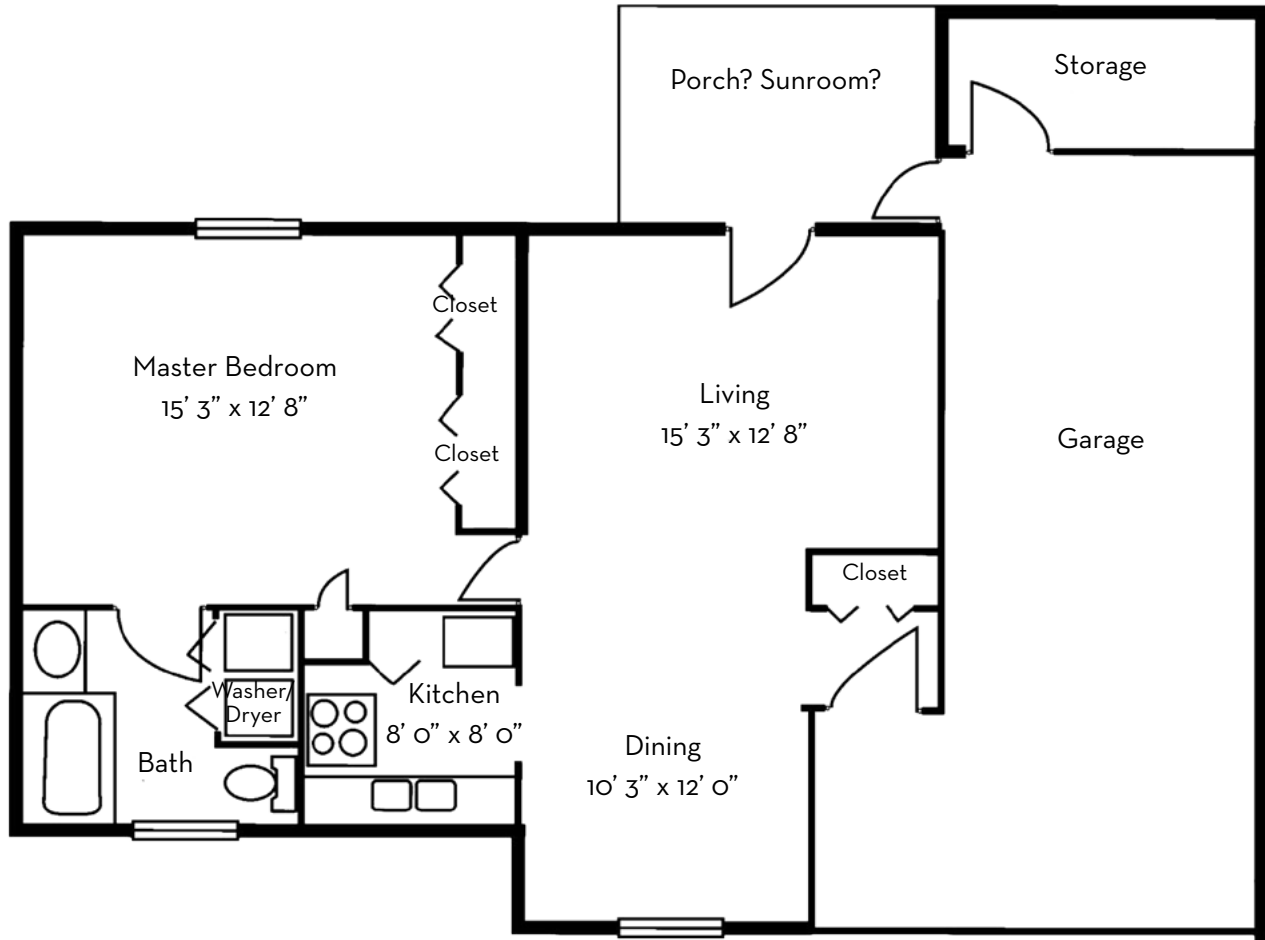

Cluster Home - One Bedroom

1 Bed/1 Bath Home
760 sq. ft.

Givens
HIGHLAND
FARMS

Slight variations in floor plans may exist. Not drawn to scale.

Contact Us! Call (828) 669-6473 or visit givenshighlandfarms.org.

Cluster Home - One Bedroom

1 Bed/1 Bath
760 sq. ft.

Slight variations in floor plans may exist. Not drawn to scale.

Contact Us! Call (828) 669-6473 or visit givenshighlandfarms.org.

Cluster Home - Two Bedroom

2 Bed/2 Bath Home

1,024 sq. ft.

Slight variations in floor plans may exist. Not drawn to scale.

Contact Us! Call (828) 669-6473 or visit givenshighlandfarms.org.

Cluster Home - Two Bedroom

2 Bed/2 Bath Home

1,024 sq. ft.

Slight variations in floor plans may exist. Not drawn to scale.

Contact Us! Call (828) 669-6473 or visit givenshighlandfarms.org.

Cluster Home - Three Bedroom

3 Bed/2 Bath Home
1,220 sq. ft.