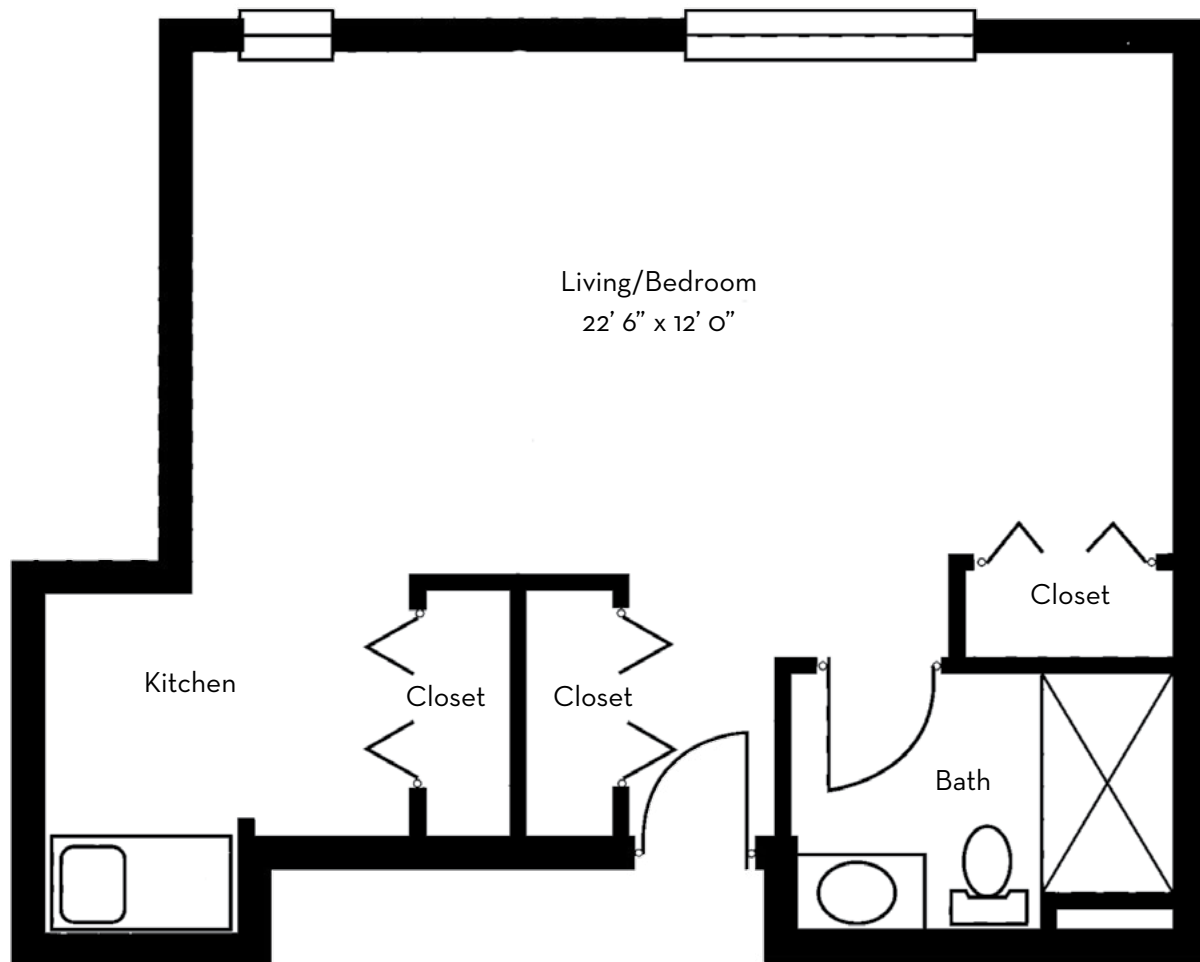

Catered Living - Expanded Studio

Studio
458 sq. ft.

Givens
HIGHLAND
FARMS

Slight variations in floor plans may exist. Not drawn to scale.

Contact Us! Call (828) 669-6473 or visit givenshighlandfarms.org.

Catered Living - Expanded Studio

Studio
458 sq. ft.

Slight variations in floor plans may exist. Not drawn to scale.

Contact Us! Call (828) 669-6473 or visit givenshighlandfarms.org.

Catered Living - Single

Studio
301 sq. ft.

Givens
HIGHLAND
FARMS