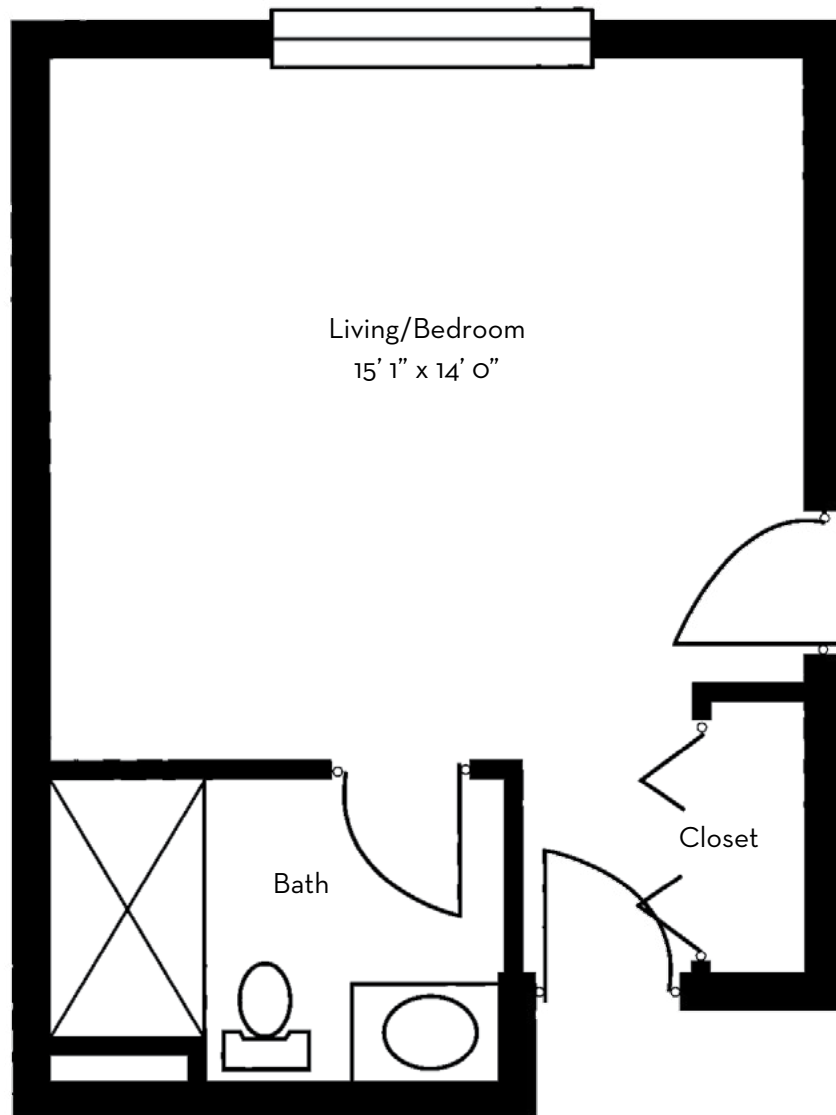

Studio
458 sq. ft.

Slight variations in floor plans may exist. Not drawn to scale.

Contact Us! Call (828) 669-6473 or visit givenshighlandfarms.org.

Catered Living - Single

Studio
301 sq. ft.

Givens
HIGHLAND
FARMS

Slight variations in floor plans may exist. Not drawn to scale.

Contact Us! Call (828) 669-6473 or visit givenshighlandfarms.org.

Catered Living - Single

Studio
301 sq. ft.

Givens
HIGHLAND
FARMS

Slight variations in floor plans may exist. Not drawn to scale.