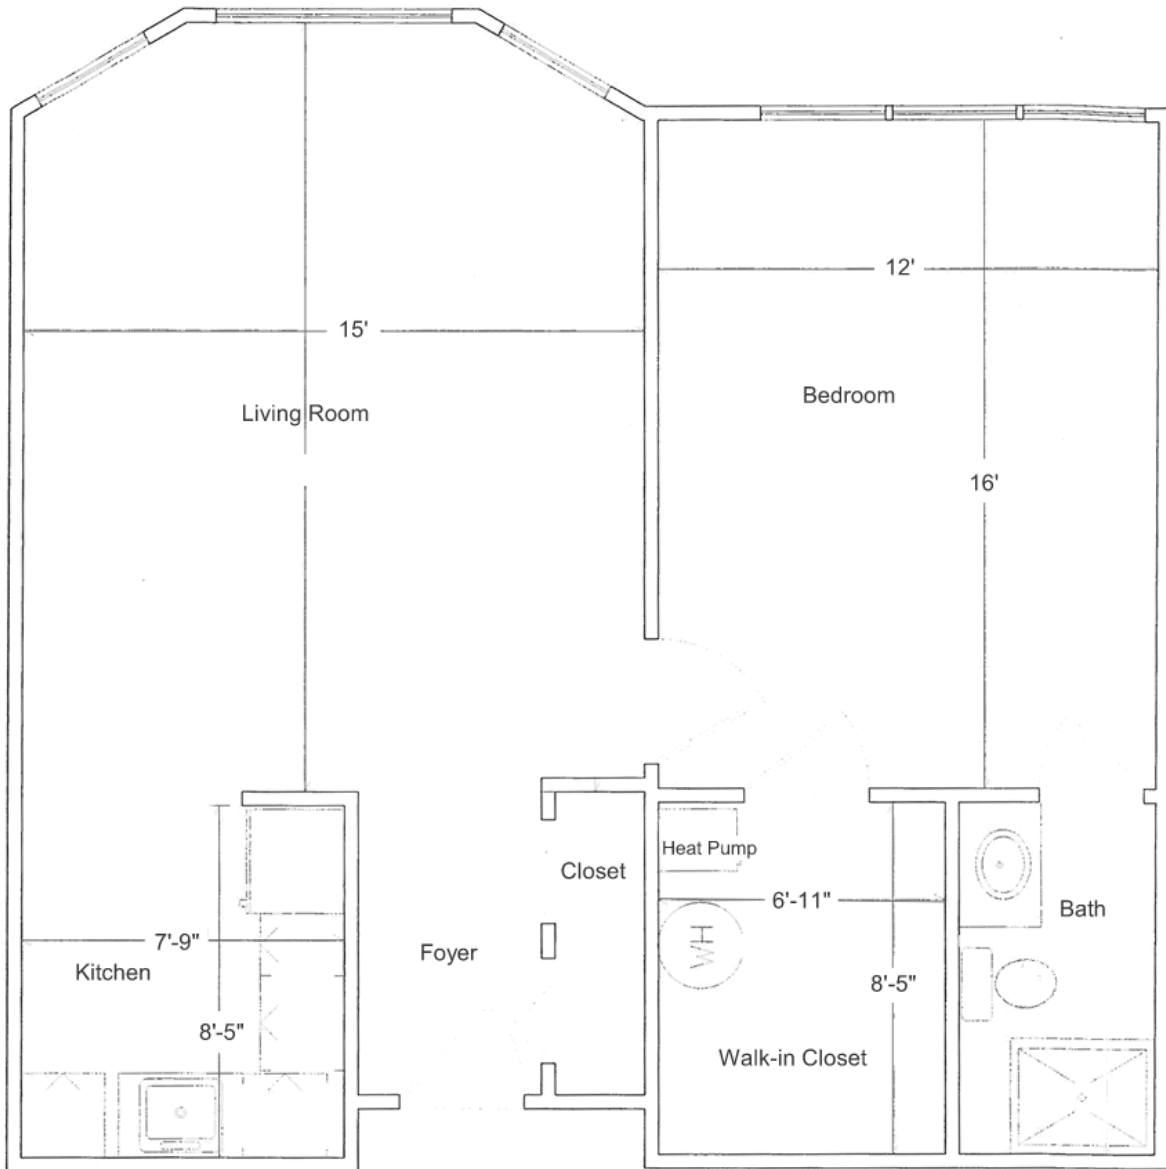

Fletcher Park Inn

150 Tulip Trail, Hendersonville, NC 28792
www.fletcherparkinn.com (828) 209-6930

Sample Apartment Floor Plans Apartment 205

CAROLINA
LivingChoices
ACTIVE ADULT AND RETIREMENT COMMUNITIES

www.CarolinaLivingChoices.com