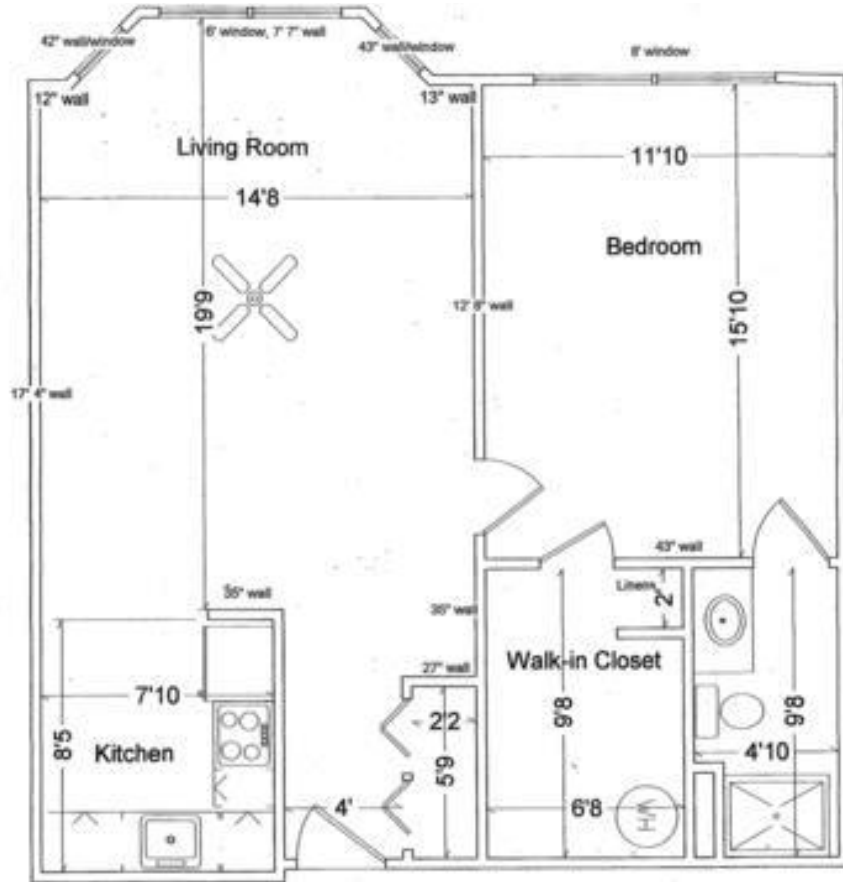

Fletcher Park Inn

150 Tulip Trail, Hendersonville, NC 28792
www.fletcherparkinn.com (828) 209-6930

Sample Apartment Floor Plans Apartment 205

APT. #317 - Revised 02/23/04
Large 1BR with shower

Approx.
754 sq ft

CAROLINA
LivingChoices
ACTIVE ADULT AND RETIREMENT COMMUNITIES

www.CarolinaLivingChoices.com