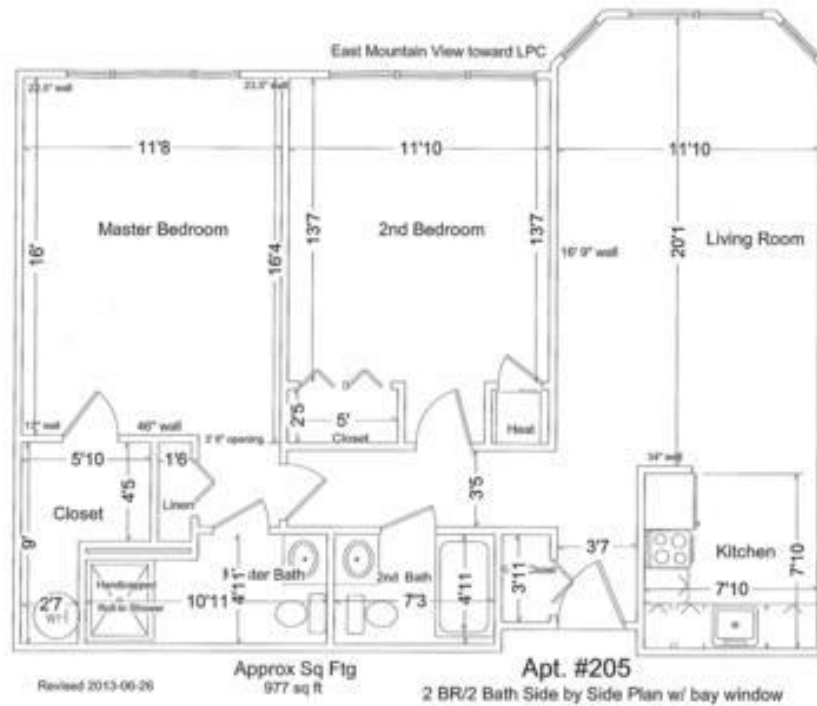

Fletcher Park Inn

150 Tulip Trail, Hendersonville, NC 28792
www.fletcherparkinn.com (828) 209-6930

Sample Apartment Floor Plans Apartment 205

CAROLINA
LivingChoices
ACTIVE ADULT AND RETIREMENT COMMUNITIES

www.CarolinaLivingChoices.com