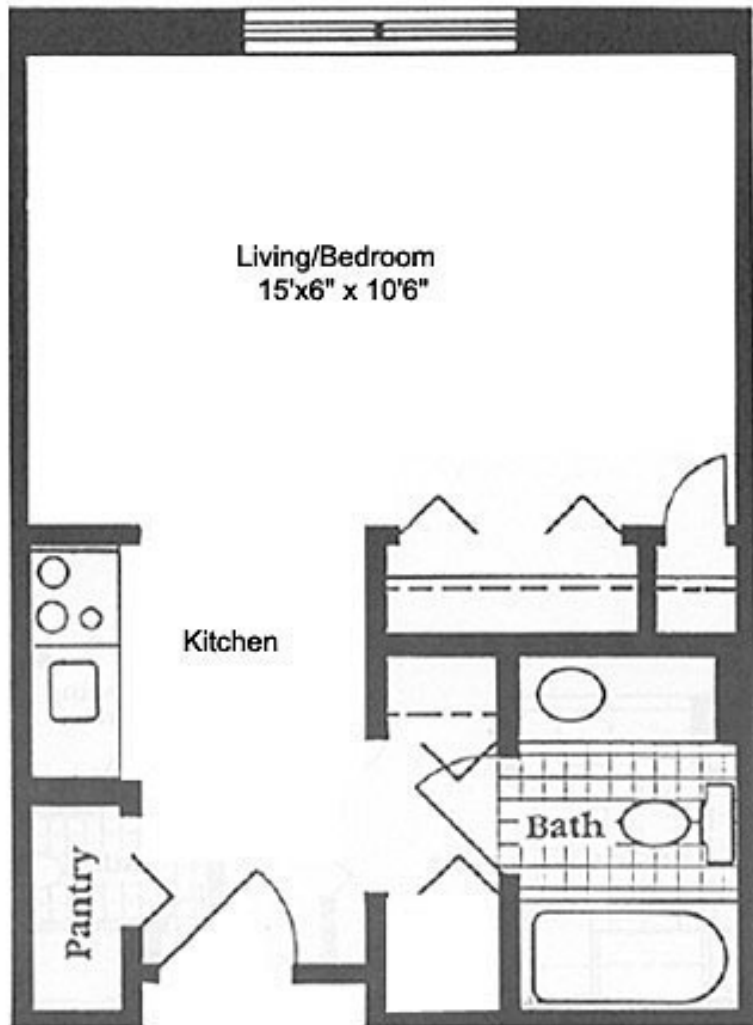

Trinity View

2533 Hendersonville Road, Arden, NC 28704
www.TrinityView.net (828) 687-0068

Birch

TRINITY
VIEW

Birch

350 Sq. Ft.

CAROLINA
LivingChoices
ACTIVE ADULT AND RETIREMENT COMMUNITIES

www.CarolinaLivingChoices.com