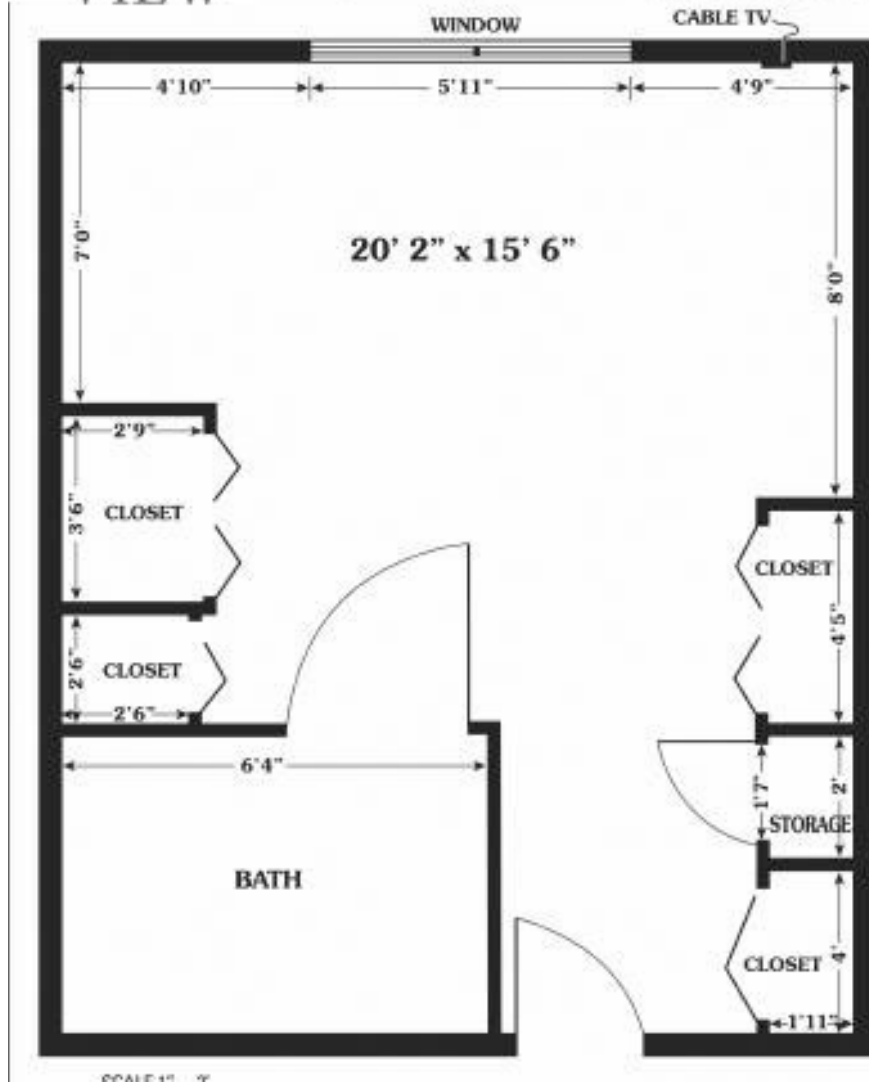

Dogwood

Assisted Living
FLOOR PLANS

Dogwood

348 Sq. Ft.

CAROLINA
LivingChoices
ACTIVE ADULT AND RETIREMENT COMMUNITIES

www.CarolinaLivingChoices.com

Trinity View

2533 Hendersonville Road, Arden, NC 28704
www.TrinityView.net (828) 687-0068

Maple

Assisted Living
FLOOR PLANS

Maple
312 Sq. Ft.

CAROLINA
LivingChoices
ACTIVE ADULT AND RETIREMENT COMMUNITIES

www.CarolinaLivingChoices.com