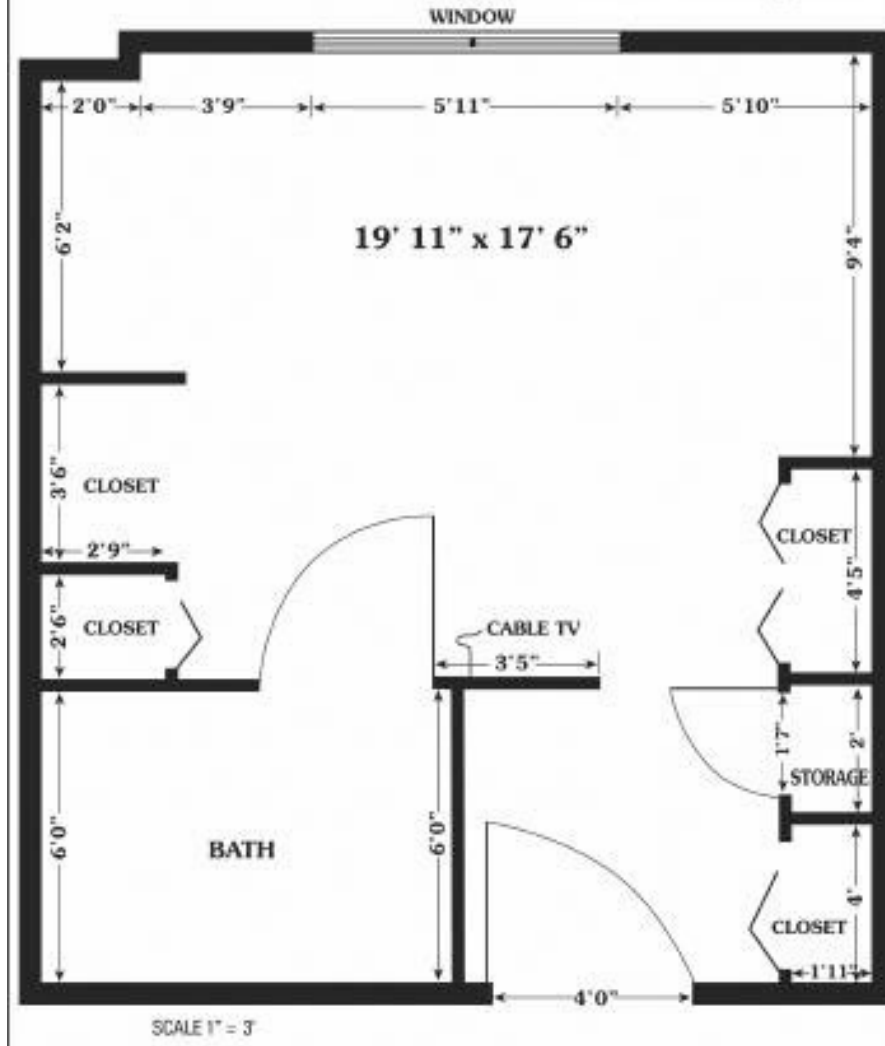

Dogwood

Assisted Living
FLOOR PLANS

Dogwood

348 Sq. Ft.

CAROLINA
LivingChoices
ACTIVE ADULT AND RETIREMENT COMMUNITIES

www.CarolinaLivingChoices.com

Trinity View

2533 Hendersonville Road, Arden, NC 28704
www.TrinityView.net (828) 687-0068