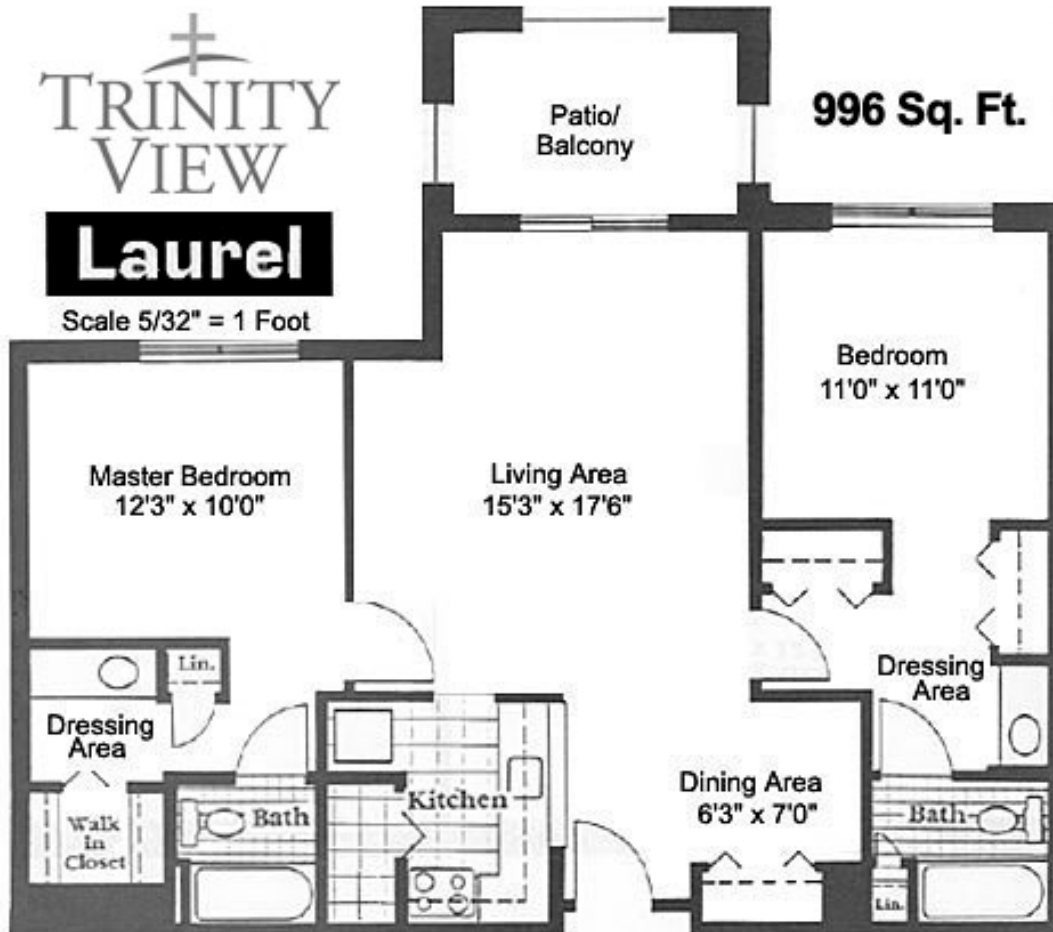

Trinity View

2533 Hendersonville Road, Arden, NC 28704
www.TrinityView.net (828) 687-0068

Laurel

CAROLINA
LivingChoices
ACTIVE ADULT AND RETIREMENT COMMUNITIES

www.CarolinaLivingChoices.com